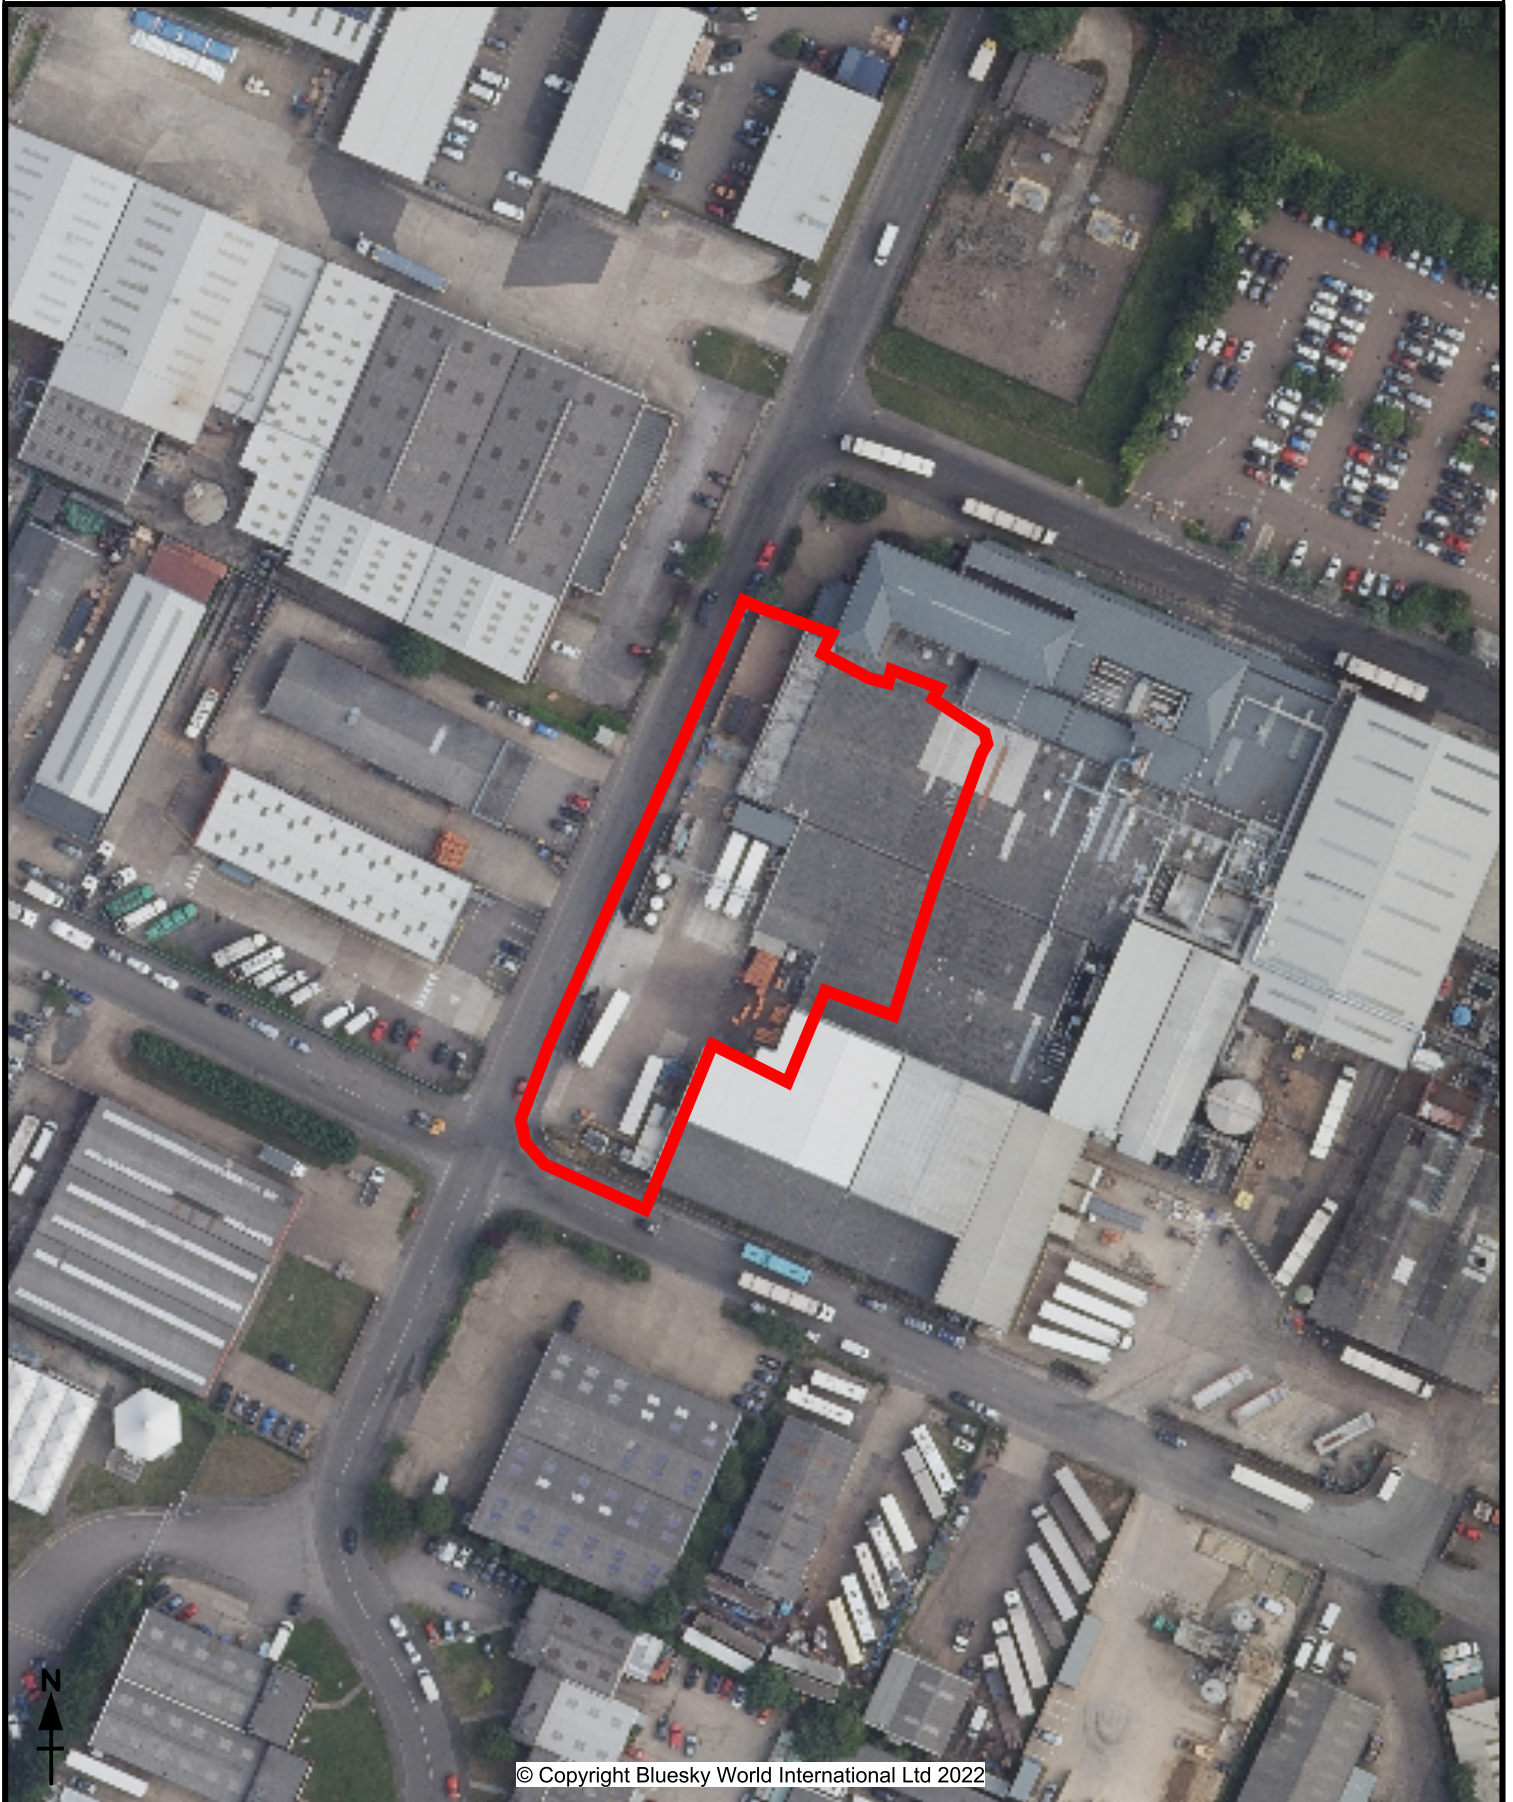

**Application Number:** WNS/2021/1331/MAF

**Parish:** Brackley CP

© Copyright Bluesky World International Ltd 2022

Map Scale: 1:1250

 Site

Date Flown: 'Latest Available'